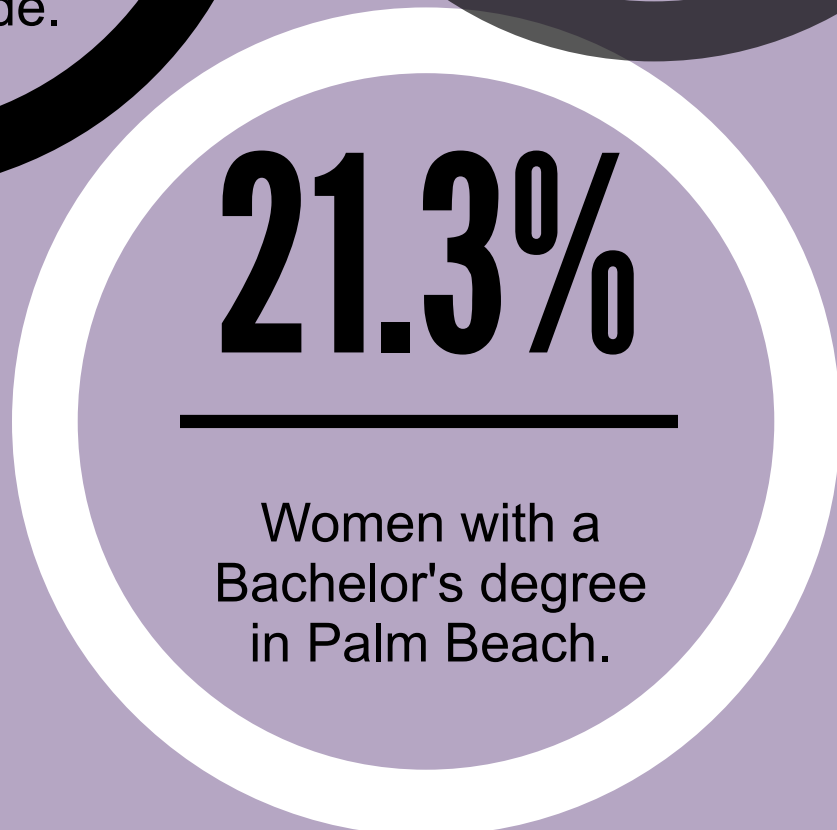

Women in Miami-Dade

Education

27.6% of men and 28.1% of women have a Bachelor's degree or higher.

SOUTH FLORIDA-EDUCATION

Sex by Education Attainment for the Population 25+

	Miami		Broward		Palm Beach	
	Male	Female	Male	Female	Male	Female
Less than high school graduate	18.6%	19.0%	12.7%	11.6%	13.7%	11.6%
High School graduate (equivalency)	29.2%	27.3%	26.7%	26.8%	24.1%	25.1%
Some college or Associate degree	24.6%	25.6%	30.5%	30.1%	25.6%	29.8%
Bachelor's degree	17.0%	18.2%	18.8%	19.8%	22.4%	21.3%
Graduate or professional degree	10.6%	9.9%	11.3%	11.7%	14.2%	12.2%

BACHELORS DEGREE OR HIGHER

A higher percentage of women in the 25-39 age group (66.3%) with degrees in Science, Engineering and Business fields. (2016)

BACHELOR'S DEGREE FIELD

- A significantly higher percentage of women in the 25-39 age group have degrees in Science and Engineering (39.1%) and Business fields (27.2%).
- A lower percentage of younger women have degrees in Education - only 10.6% in the 25-39 age group.