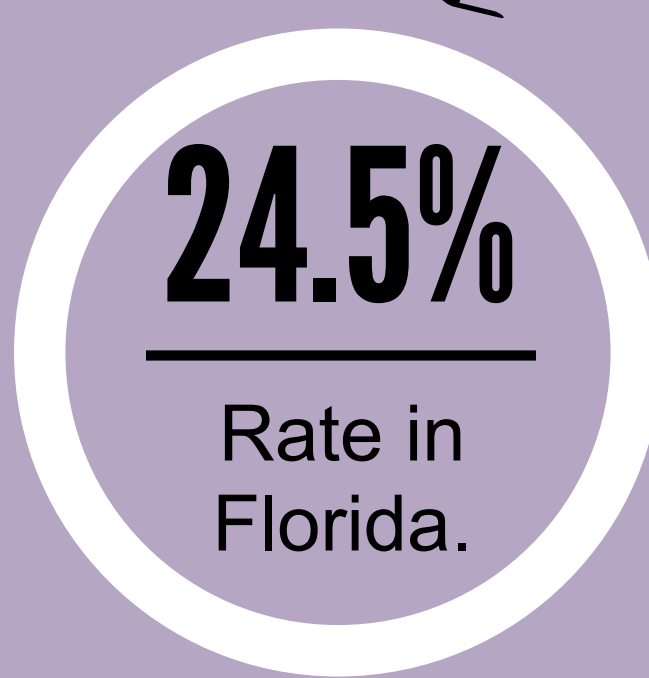

Women in Miami-Dade

Education

27.6% of men and 28.1% of women have a Bachelor's degree or higher.

SOUTH FLORIDA-EDUCATION

Sex by Education Attainment for the Population 25+

	Miami		Broward		Palm Beach	
	Male	Female	Male	Female	Male	Female
Less than high school graduate	18.6%	19.0%	12.7%	11.6%	13.7%	11.6%
High School graduate (equivalency)	29.2%	27.3%	26.7%	26.8%	24.1%	25.1%
Some college or Associate degree	24.6%	25.6%	30.5%	30.1%	25.6%	29.8%
Bachelor's degree	17.0%	18.2%	18.8%	19.8%	22.4%	21.3%
Graduate or professional degree	10.6%	9.9%	11.3%	11.7%	14.2%	12.2%

BACHELORS DEGREE OR HIGHER

A higher percentage of women in the 25-39 age group (66.3%) with degrees in Science, Engineering and Business fields. (2016)

BACHELOR'S DEGREE FIELD

- A significantly higher percentage of women in the 25-39 age group have degrees in Science and Engineering (39.1%) and Business fields (27.2%).
- A lower percentage of younger women have degrees in Education - only 10.6% in the 25-39 age group.