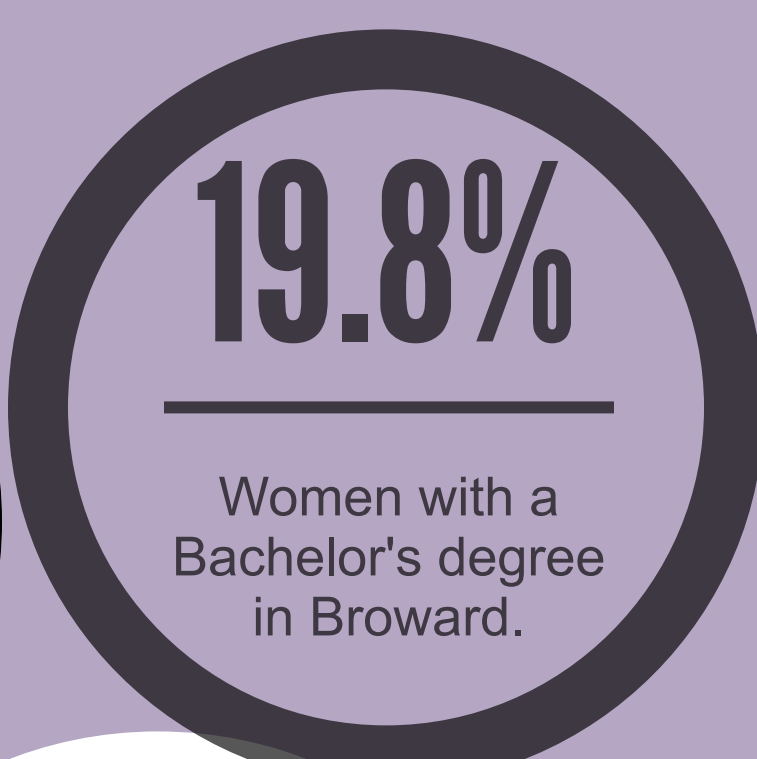

Women in Miami-Dade

Education

27.6% of men and 28.1% of women have a Bachelor's degree or higher.

SOUTH FLORIDA-EDUCATION

Sex by Education Attainment for the Population 25+

	Miami		Broward		Palm Beach	
	Male	Female	Male	Female	Male	Female
Less than high school graduate	18.6%	19.0%	12.7%	11.6%	13.7%	11.6%
High School graduate (equivalency)	29.2%	27.3%	26.7%	26.8%	24.1%	25.1%
Some college or Associate degree	24.6%	25.6%	30.5%	30.1%	25.6%	29.8%
Bachelor's degree	17.0%	18.2%	18.8%	19.8%	22.4%	21.3%
Graduate or professional degree	10.6%	9.9%	11.3%	11.7%	14.2%	12.2%

BACHELORS DEGREE OR HIGHER

A higher percentage of women in the 25-39 age group (66.3%) with degrees in Science, Engineering and Business fields. (2016)

BACHELOR'S DEGREE FIELD

- A significantly higher percentage of women in the 25-39 age group have degrees in Science and Engineering (39.1%) and Business fields (27.2%).
- A lower percentage of younger women have degrees in Education - only 10.6% in the 25-39 age group.