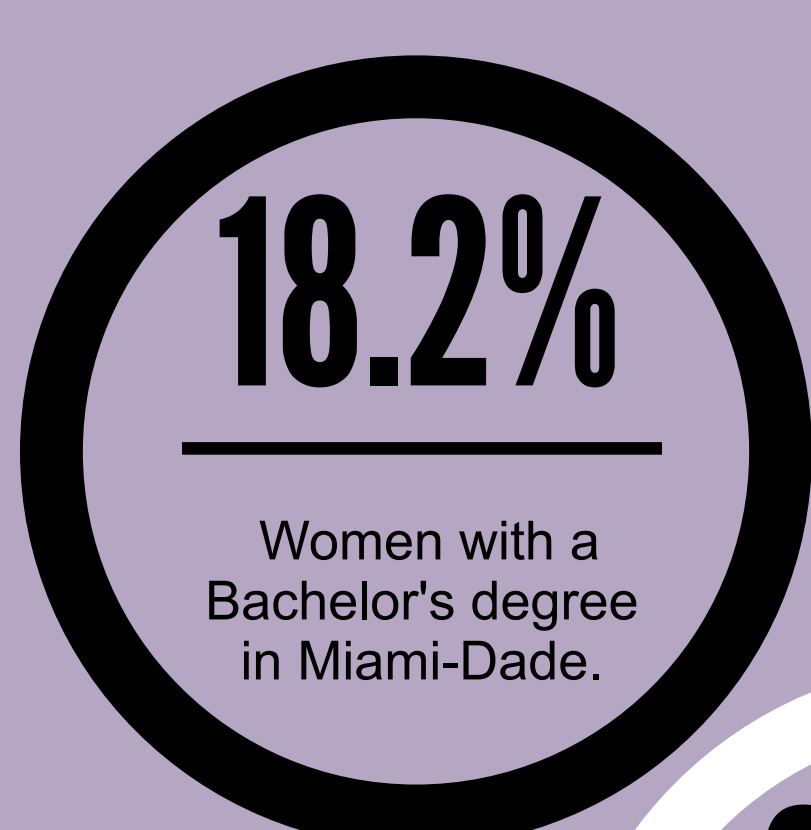

Women in Miami-Dade

Education

27.6% of men and 28.1% of women have a Bachelor's degree or higher.

SOUTH FLORIDA-EDUCATION

Sex by Education Attainment for the Population 25+

	Miami		Broward		Palm Beach	
	Male	Female	Male	Female	Male	Female
Less than high school graduate	18.6%	19.0%	12.7%	11.6%	13.7%	11.6%
High School graduate (equivalency)	29.2%	27.3%	26.7%	26.8%	24.1%	25.1%
Some college or Associate degree	24.6%	25.6%	30.5%	30.1%	25.6%	29.8%
Bachelor's degree	17.0%	18.2%	18.8%	19.8%	22.4%	21.3%
Graduate or professional degree	10.6%	9.9%	11.3%	11.7%	14.2%	12.2%

BACHELORS DEGREE OR HIGHER

A higher percentage of women in the 25-39 age group (66.3%) with degrees in Science, Engineering and Business fields. (2016)

BACHELOR'S DEGREE FIELD

- A significantly higher percentage of women in the 25-39 age group have degrees in Science and Engineering (39.1%) and Business fields (27.2%).
- A lower percentage of younger women have degrees in Education - only 10.6% in the 25-39 age group.