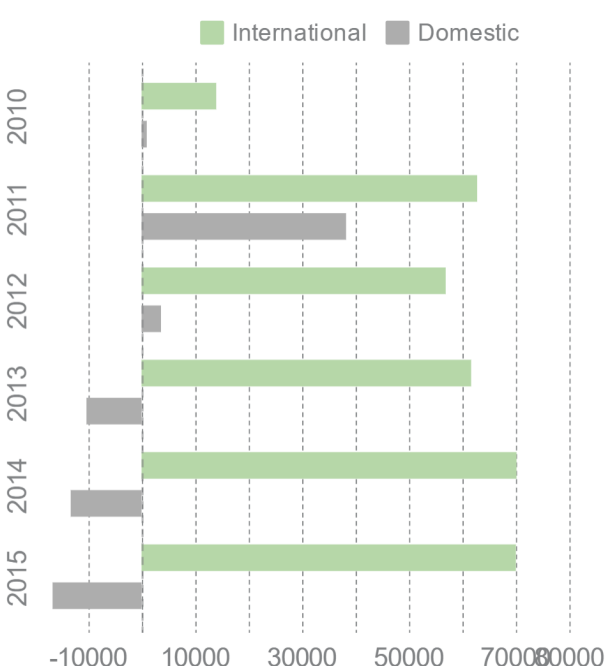

TOTAL POPULATION:
6,012,331

SOUTH FLORIDA

POPULATION CHANGE 2010-2015

POPULATION

Top 10 Metro Areas in Population Gain '10-'15

6

Miami-Ft. Lauderdale-West Palm Beach MSA is 6th in the top 10 Metro Areas that have had a population increase in from 2010 to 2015

7.6%

Population change from 2010 to 2015 for Miami MSA

- Houston, TX
- Dallas-Ft. Worth, TX
- Atlanta, GA
- Phoenix, AZ
- Los Angeles, CA
- Miami-Ft. Lauderdale-WPB, FL
- Orlando, FL
- New York, NY-NJ-PA
- Tampa-St. Petersburg, FL
- Seattle, WA

MIGRATION PATTERNS

MSA: Miami-Ft. Lauderdale-West Palm Beach

Net international migration has increased by 401% since 2010, while net domestic migration has decreased by 1,808%

The increase in population for Miami MSA can be attributed to the rise of international migration. The negative domestic migration means more people are moving out than moving in

BY COUNTY

MIGRATION PATTERNS

South Florida Tri-County Area

2

Miami-Dade County ranks 2nd for international migration from 2010 to 2015 among all U.S counties

8.2%

Broward County had the highest population change from the south florida tri-county areas from 2010 to 2015