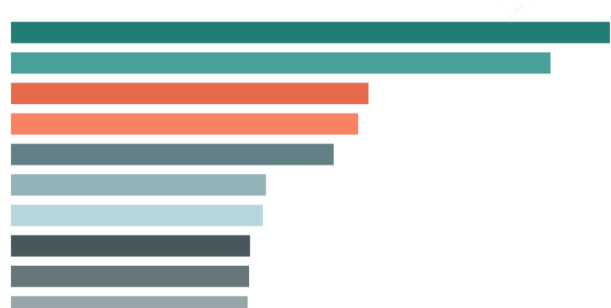

TOTAL POPULATION:
6,012,331

SOUTH FLORIDA

POPULATION CHANGE 2010-2015

POPULATION

Top 10 Metro Areas in Population Gain '10-'15

6

Miami-Ft. Lauderdale-West Palm Beach MSA is 6th in the top 10 Metro Areas that have had a population increase in from 2010 to 2015

MIGRATION PATTERNS

MSA: Miami-Ft. Lauderdale-West Palm Beach

Net international migration has increased by 401% since 2010, while net domestic migration has decreased by 1,808%

The increase in population for Miami MSA can be attributed to the rise of international migration. The negative domestic migration means more people are moving out than moving in