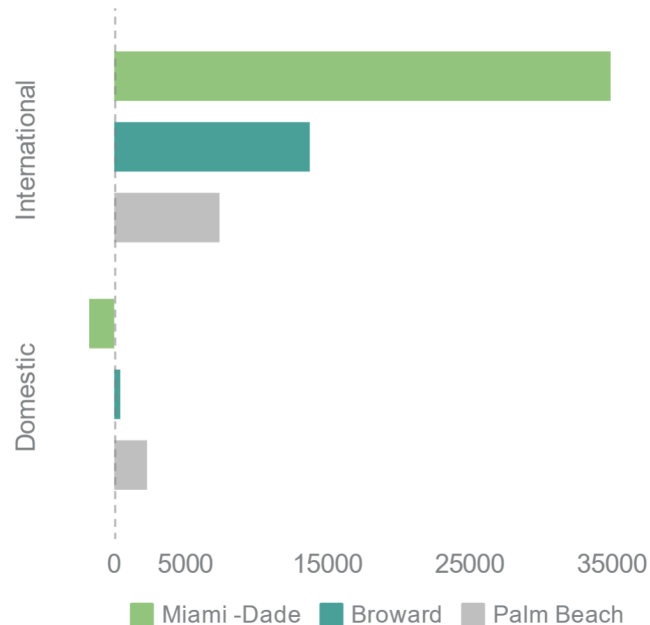

7.6%

Population change from 2010 to 2015 for Miami MSA

- Houston, TX
- Dallas-Ft. Worth, TX
- Atlanta, GA
- Phoenix, AZ
- Los Angeles, CA
- Miami-Ft. Lauderdale-WPB, FL
- Orlando, FL
- New York, NY-NJ-PA
- Tampa-St. Petersburg, FL
- Seattle, WA

MIGRATION PATTERNS

MSA: Miami-Ft. Lauderdale-West Palm Beach

Net international migration has increased by 401% since 2010, while net domestic migration has decreased by 1,808%

The increase in population for Miami MSA can be attributed to the rise of international migration. The negative domestic migration means more people are moving out than moving in

BY COUNTY

MIGRATION PATTERNS

South Florida Tri-County Area

2

Miami-Dade County ranks 2nd for international migration from 2010 to 2015 among all U.S counties

8.2%

Broward County had the highest population change from the south florida tri-county areas from 2010 to 2015