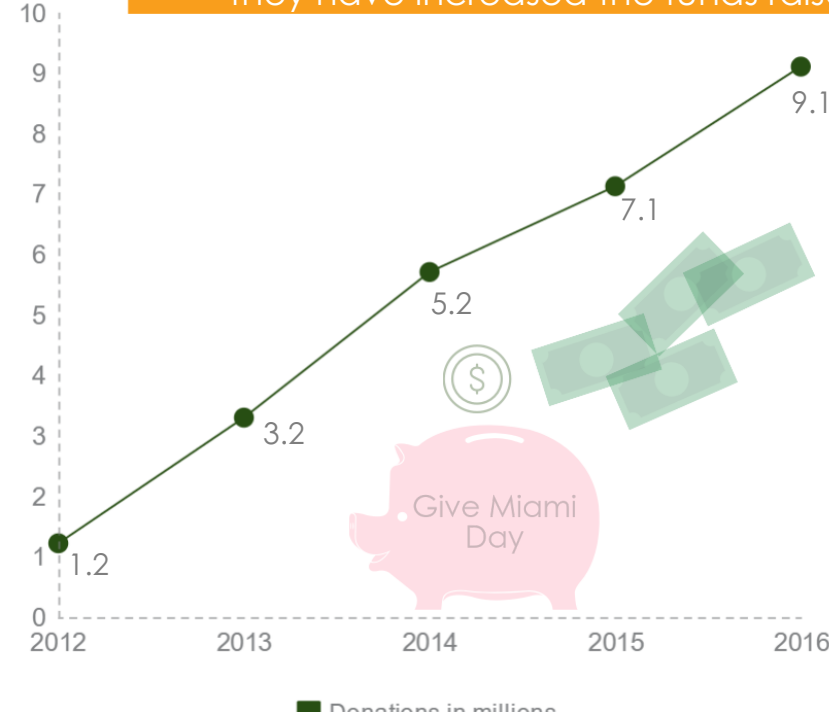

Fundraising Efforts

Since The Miami Foundation established its Give Miami Day back in 2012, they have increased the funds raised in their 24 hour drive ninefold.