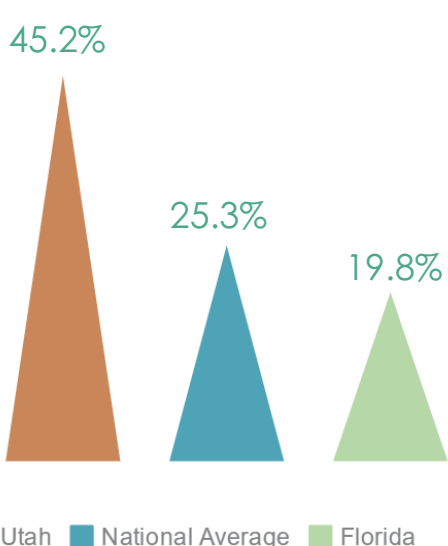

Generosity

Volunteer Rates & Charity Giving

State Volunteer Rates in 2014

Volunteer Rates

Percent of the population that volunteers.

Volunteer Hours

Utah	91.7
National Avg.	32.1
Florida	31.1

Number of hours residents volunteer in one year.

Utah ranks #1 in both volunteer rates and volunteer hours.

FL ranks 46th in volunteer rates but 26th for volunteer hours.

City Volunteer Rates in 2014

Volunteer Rates

Percent of the population that volunteers.

Volunteer Hours

Salt Lake City, UT	78
National Avg.	32.1
Miami, FL	23.3

Number of hours residents volunteer in one year.

Portland ranks #1 for volunteer rates but Salt Lake City ranks #1 for volunteer hours.