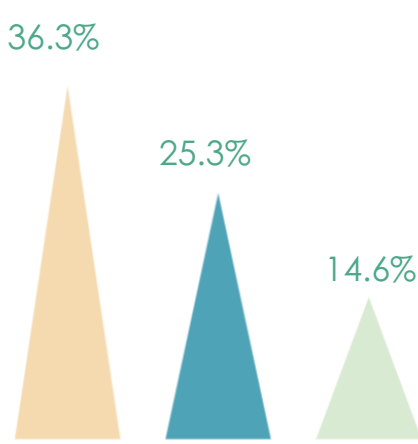

Generosity

Volunteer Rates & Charity Giving

State Volunteer Rates in 2014

Volunteer Rates

Percent of the population that volunteers.

Volunteer Hours

Utah	91.7
National Avg.	32.1
Florida	31.1

Number of hours residents volunteer in one year.

Utah ranks #1 in both volunteer rates and volunteer hours.

FL ranks 46th in volunteer rates but 26th for volunteer hours.

City Volunteer Rates in 2014

Volunteer Rates

Percent of the population that volunteers.