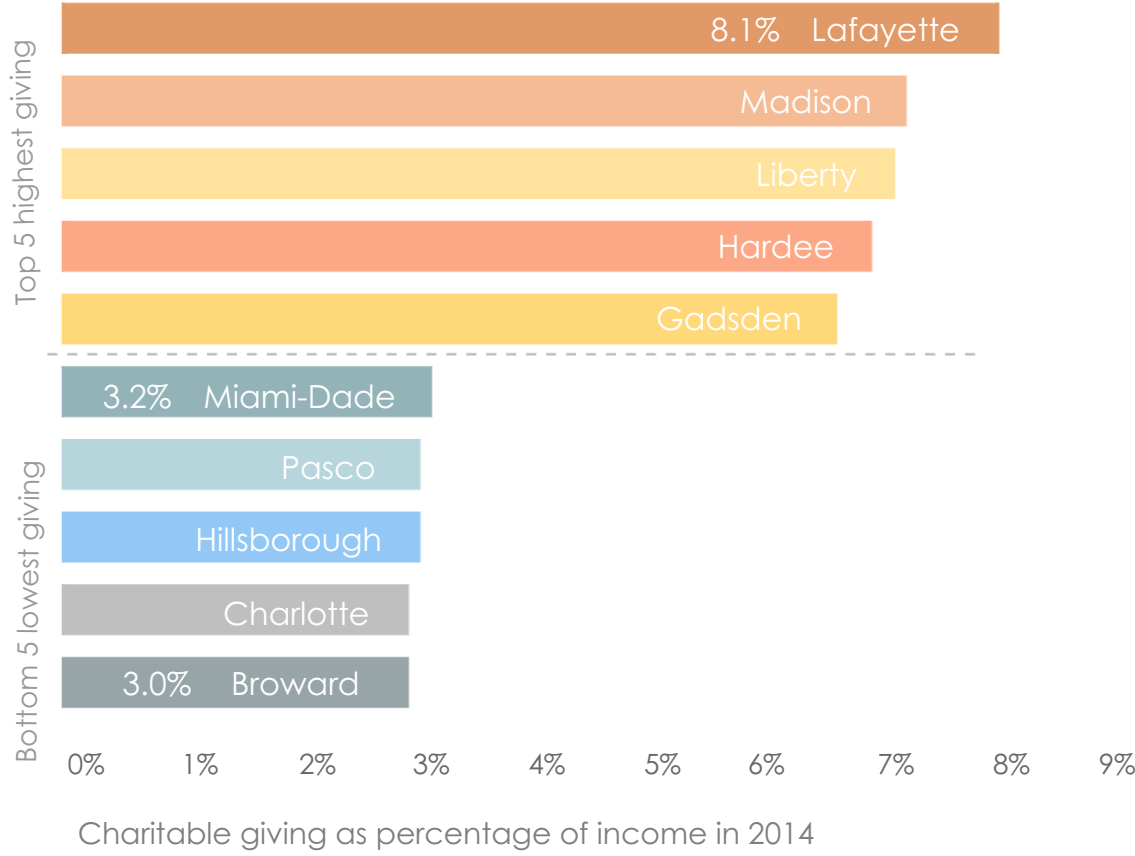

Volunteer Hours

Salt Lake City, UT	78
National Avg.	32.1
Miami, FL	23.3

Number of hours residents volunteer in one year.

Portland ranks #1 for volunteer rates but Salt Lake City ranks #1 for volunteer hours.

Miami ranks last with lowest volunteer rates out of 51 largest cities in the USA

Charitable Giving

Florida ranked 15th nationally in charitable

\$4,791

National Average

\$5,519

Florida

Charitable Giving by FL counties

Within Miami-Dade County, the highest giving zip codes are 33154 (Bal Harbor), 33056 (Miami Gardens), 33054 (Opa-Locka).

The lowest giving zip codes are 33139 (South Beach), 33194 (Key Biscayne), 33178 (Doral), 33132 (Downtown), 33131 (Brickell).