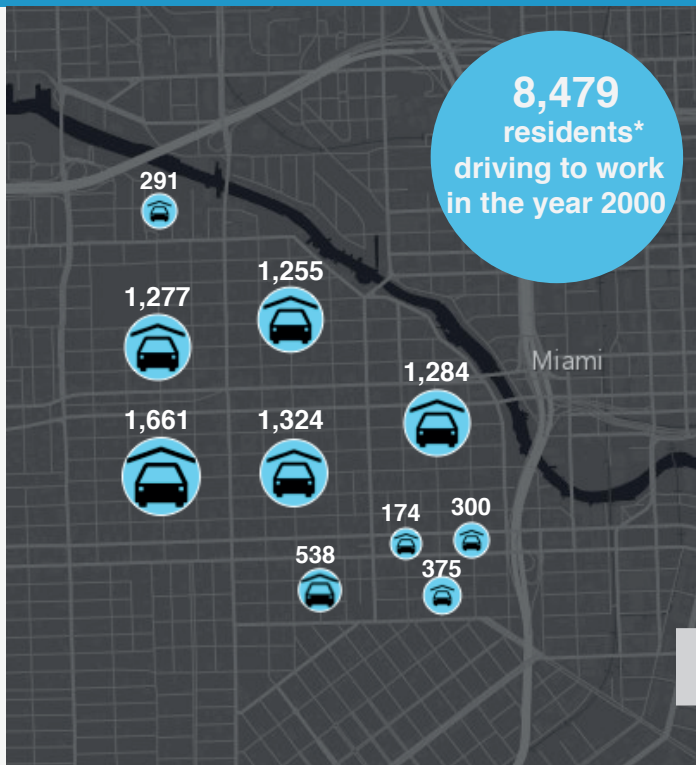

EAST LITTLE HAVANA

commuting patterns

56.9%
of residents driving
30 minutes or more

49.6%
of residents driving
30 minutes or more

2000 use of public transit

20.8%

2013 use of public transit

26.3%