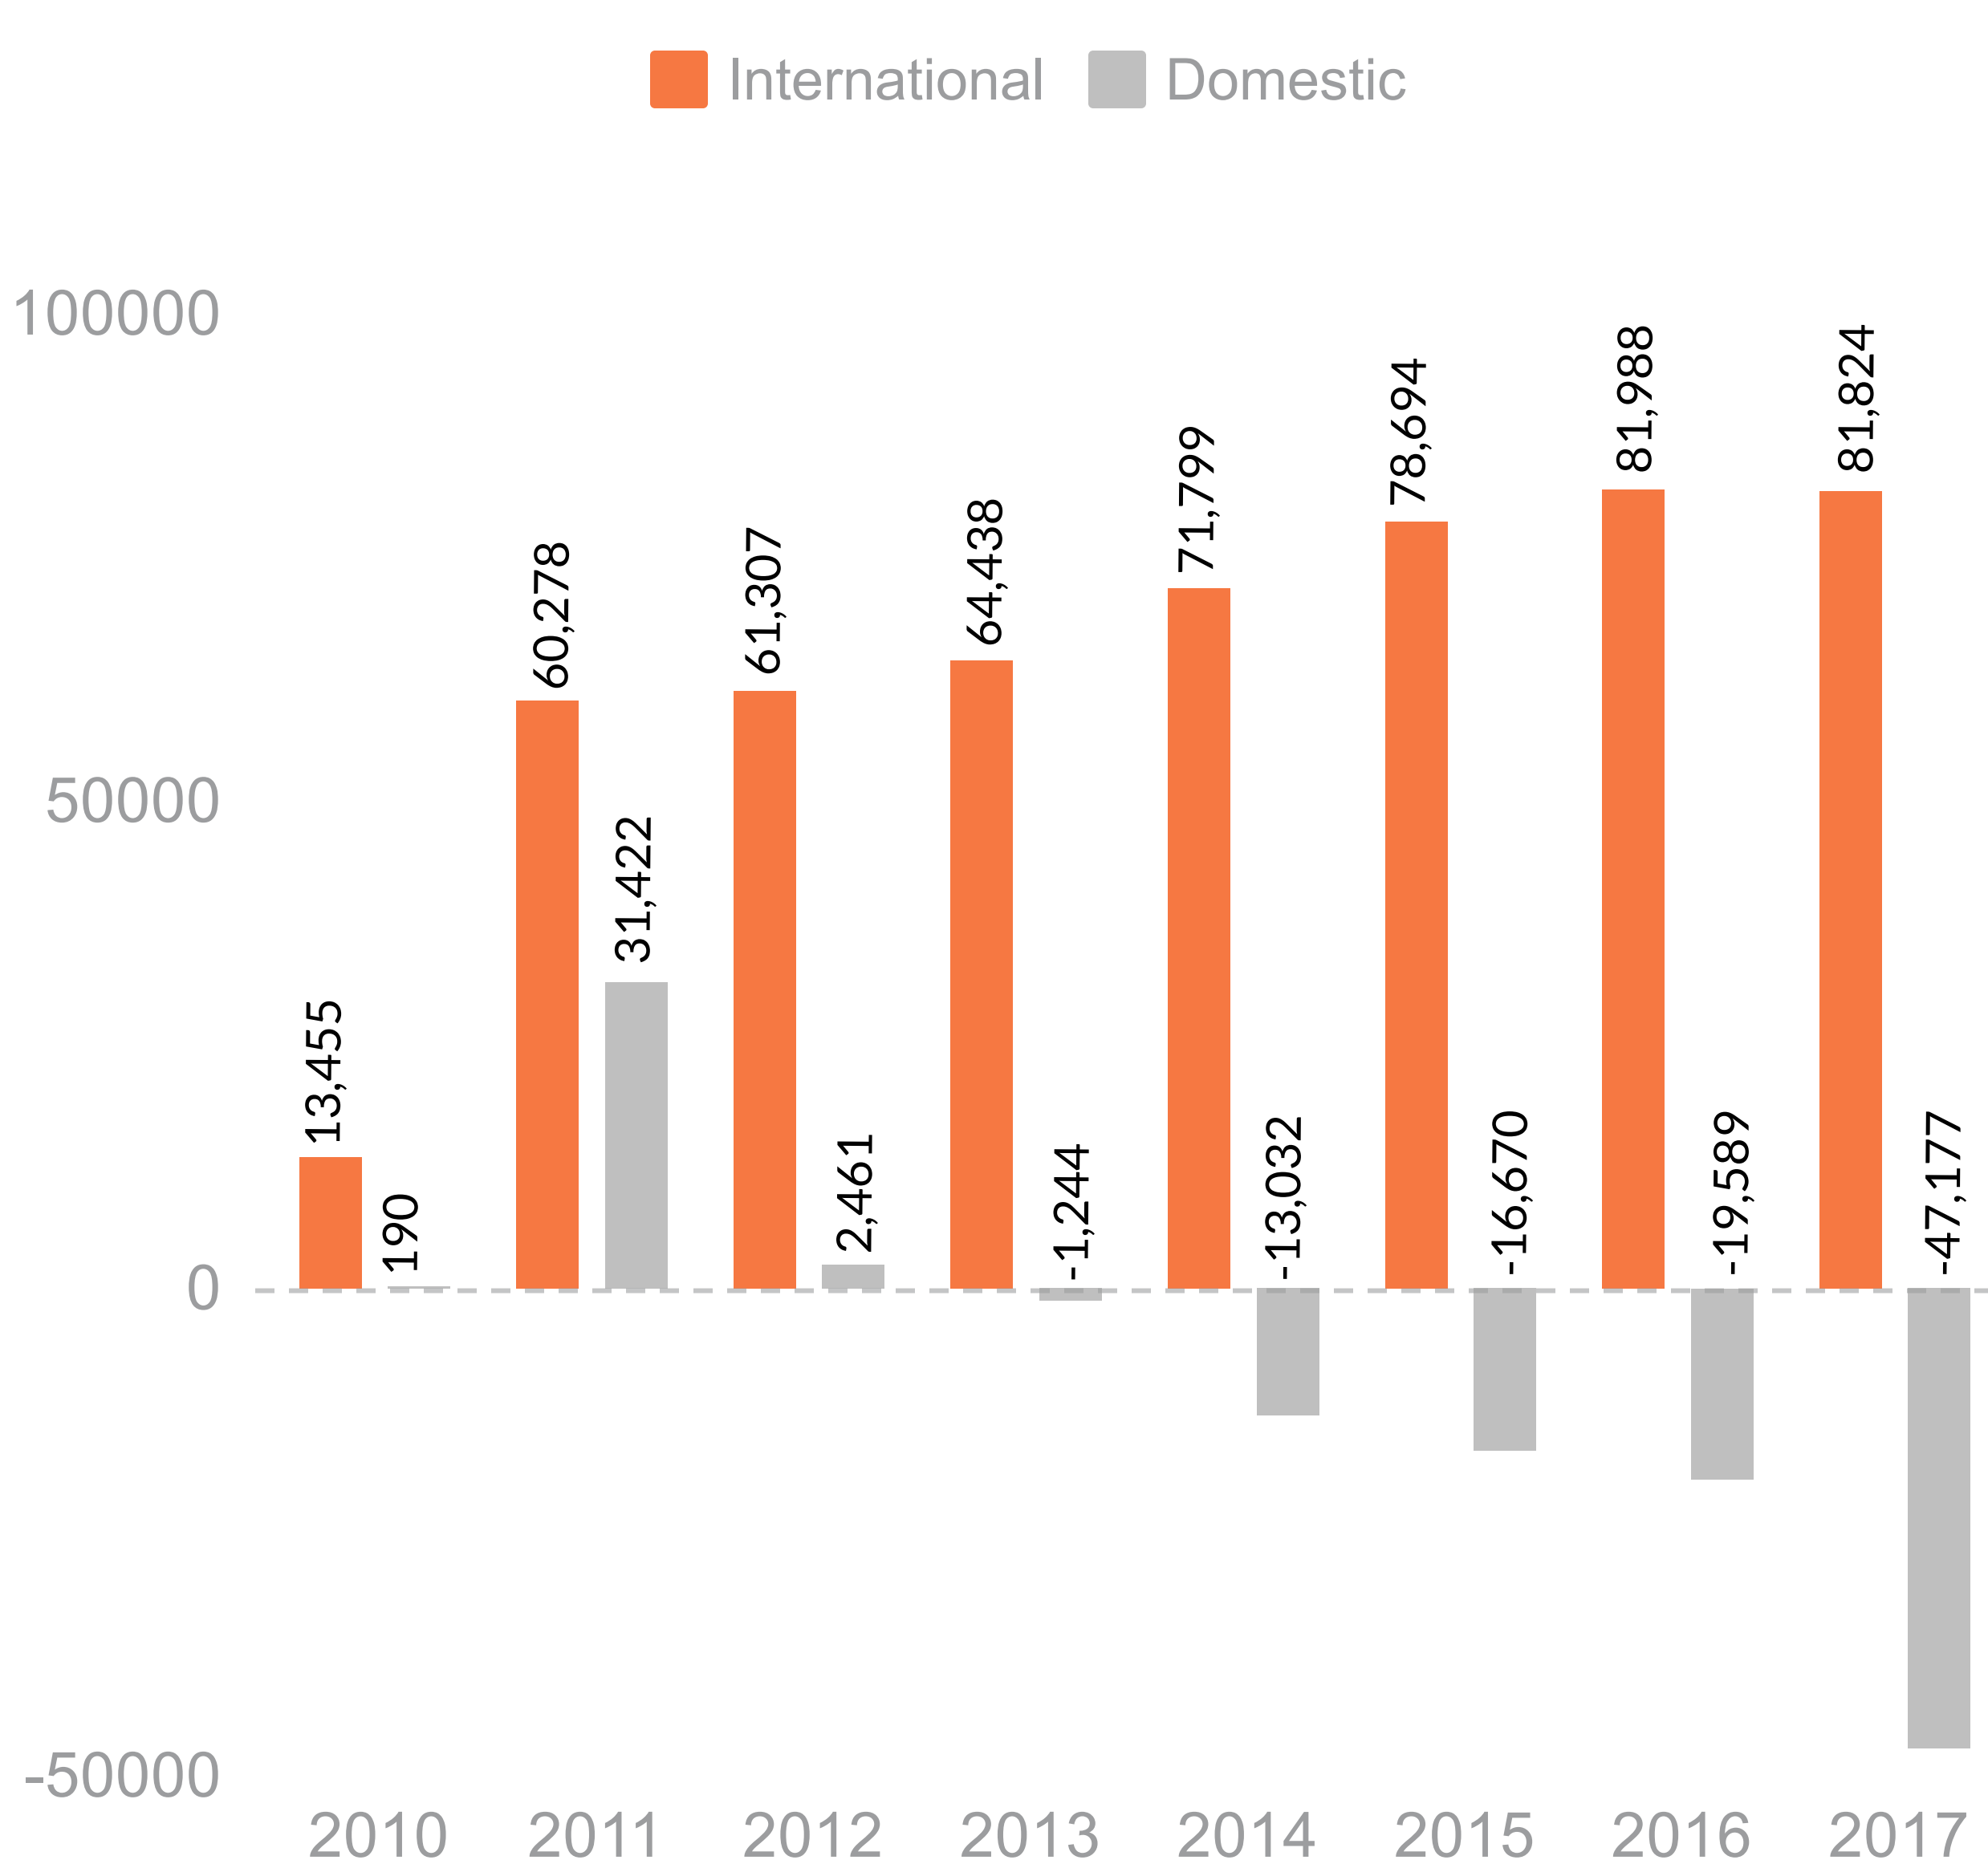

SOUTH FLORIDA

POPULATION CHANGE 2010-2017

With a population of 6,158,824, the Miami-Fort Lauderdale-West Palm Beach, FL (MSA) ranks 8th in the United States by population size.

POPULATION

Top 10 Metro Areas with Population Gain '10-'17

10.3% Population change from 2010 to 2017 for Miami MSA.

16 Among MSAs larger than 1 million residents, the Miami MSA ranks 16th by percentage increase of population from 2010 to 2017.

Orlando ranked third by percentage increase (17.3%), Jacksonville was 13th (11.6%), and Tampa was 15th (10.9%).

Four of the top ten MSAs with largest percentage increase of the population are in Texas - Austin (+22.5%), Houston (+15.9%), San Antonio (+14.9%), and Dallas (+14.7%).

MIGRATION PATTERNS

Miami-Ft. Lauderdale-West Palm Beach MSA

In 2017, the tri-county area had a negative domestic migration of 47,177.

The Miami MSA population increase is mostly attributable to international migration.

BY COUNTY POPULATION INCREASE

TOP 10 COUNTIES 2016-2017