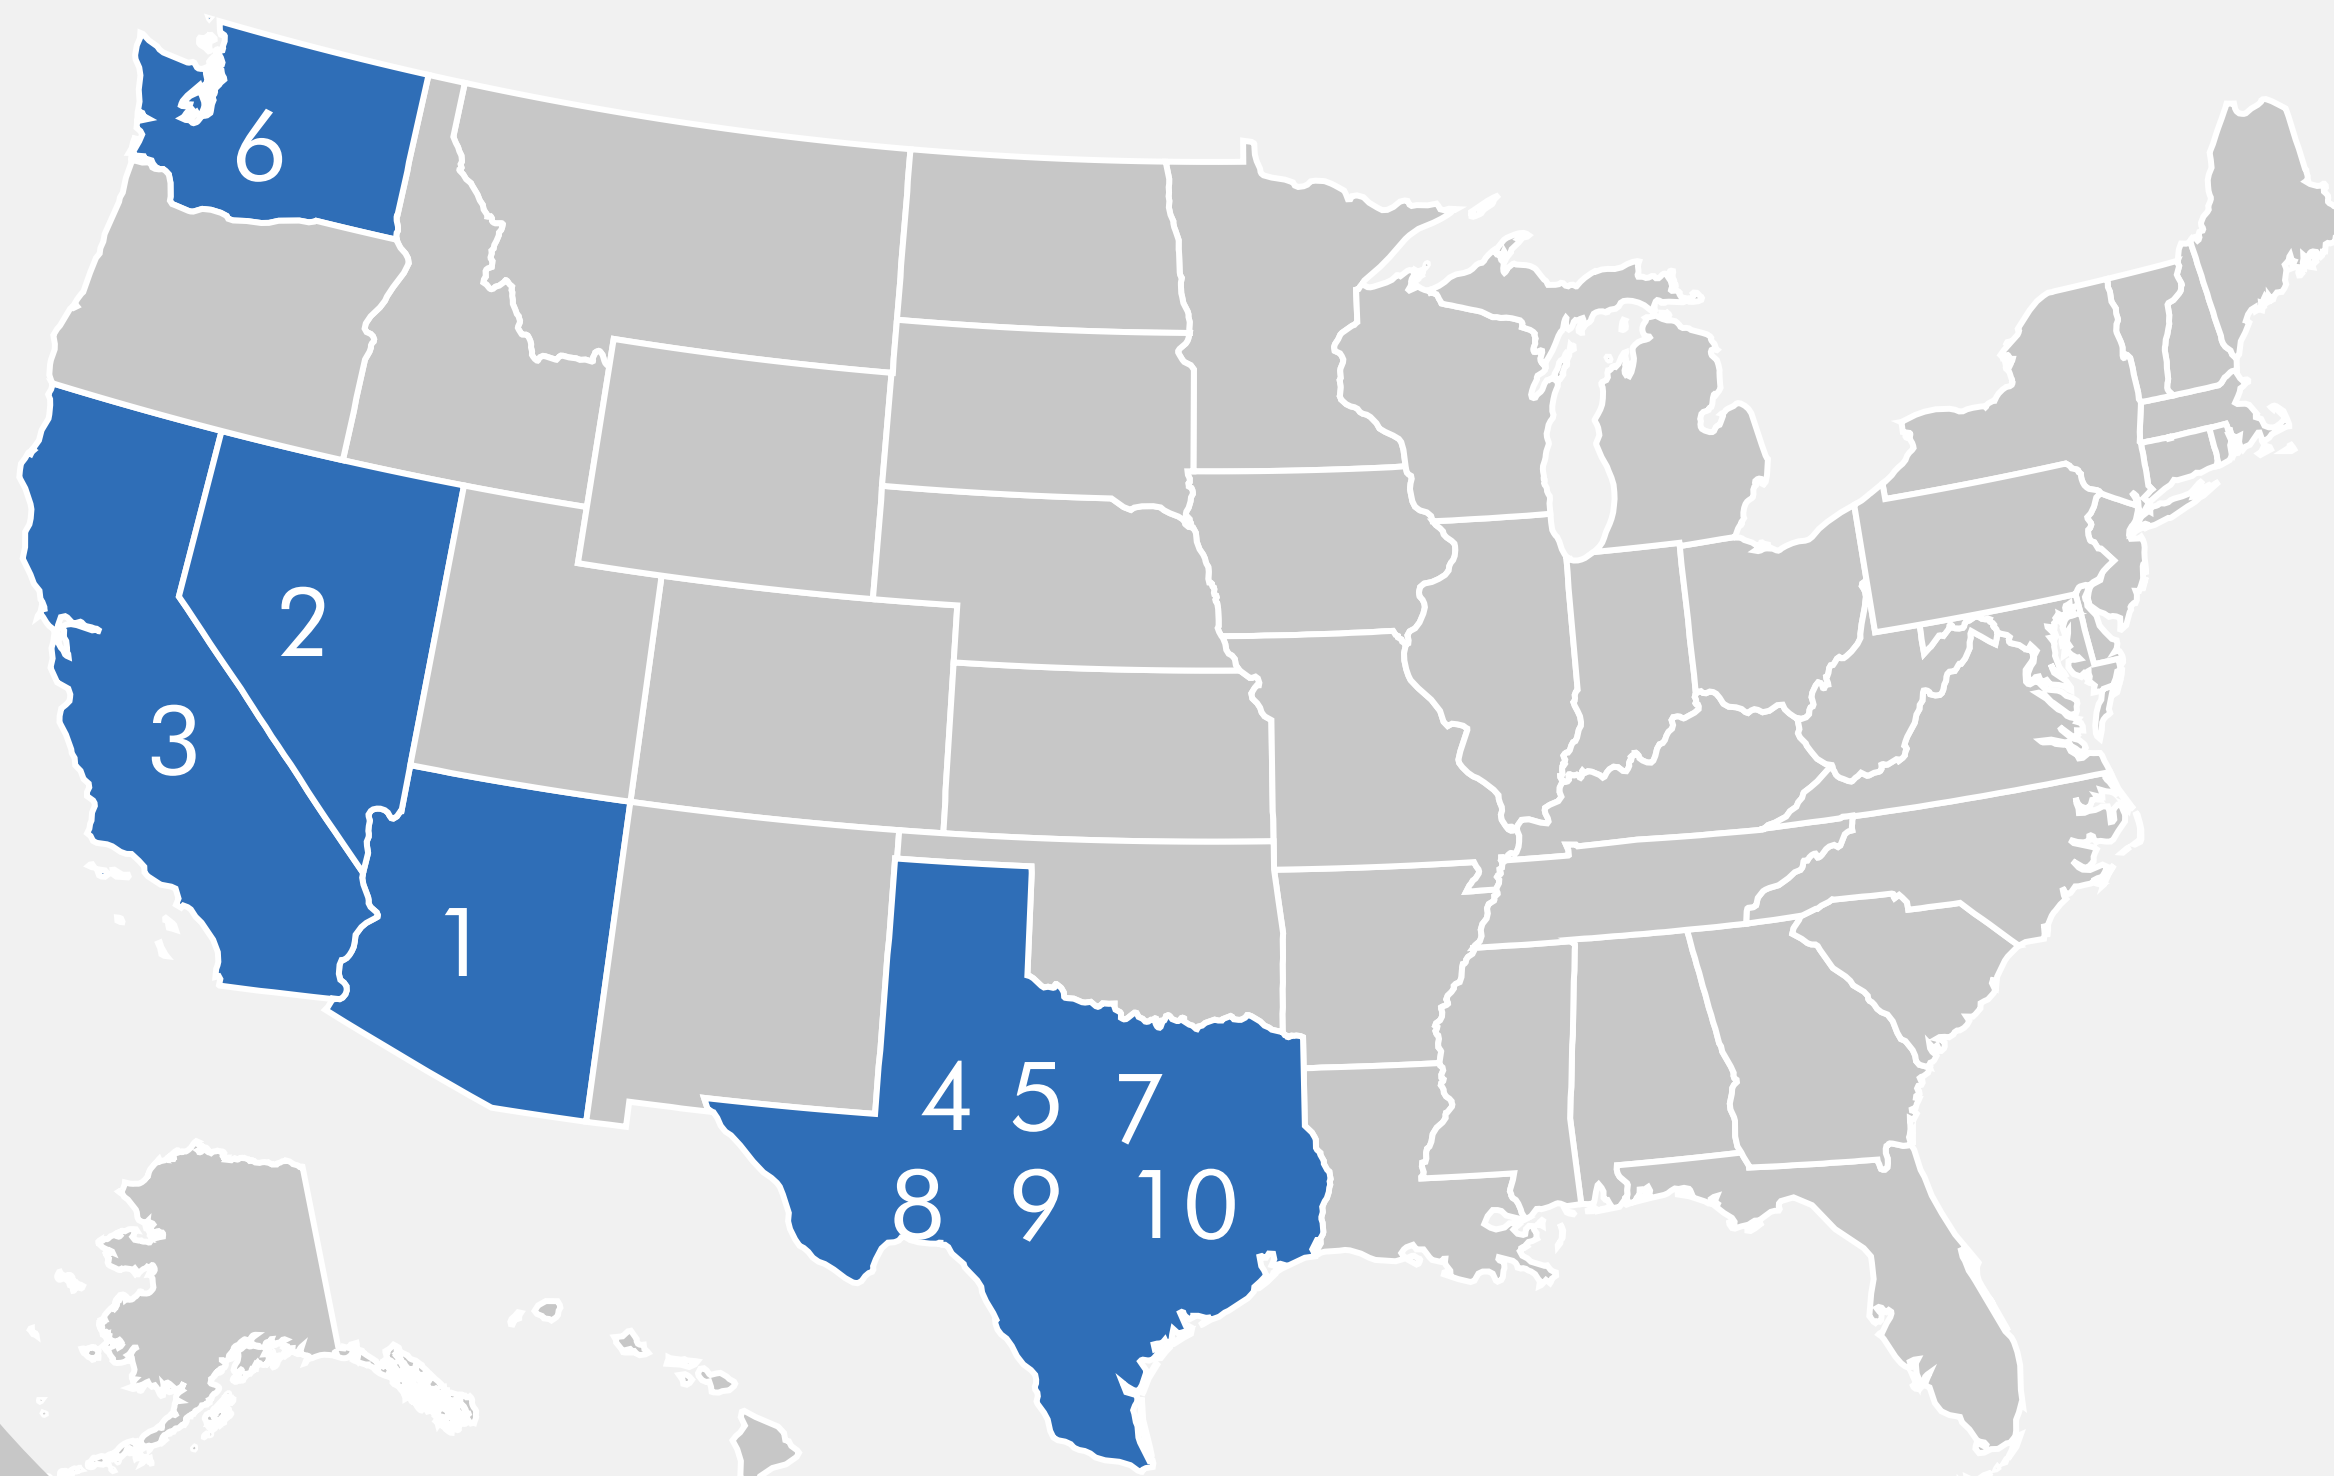

Four of the top ten MSAs with largest percentage increase of the population are in Texas - Austin (+22.5%), Houston (+15.9%), San Antonio (+14.9%), and Dallas (+14.7%).

MIGRATION PATTERNS

Miami-Ft. Lauderdale-West Palm Beach MSA

Since 2010, international migration into the Miami MSA increased by 508.1%.

Miami is second to only New York in number of international migrants.

Since 2013, the Miami MSA has experienced progressively higher domestic out-migration.

In 2017, the tri-county area had a negative domestic migration of 47,177.

The Miami MSA population increase is mostly attributable to international migration.

BY COUNTY POPULATION INCREASE

TOP 10 COUNTIES 2016-2017

Top 10 counties with largest population gains

Hurricane Harvey effect?

Despite the negative domestic migration of 45,113, Harris County continued to grow as a result of significant natural growth (+46,122) and international migration (+34,791).