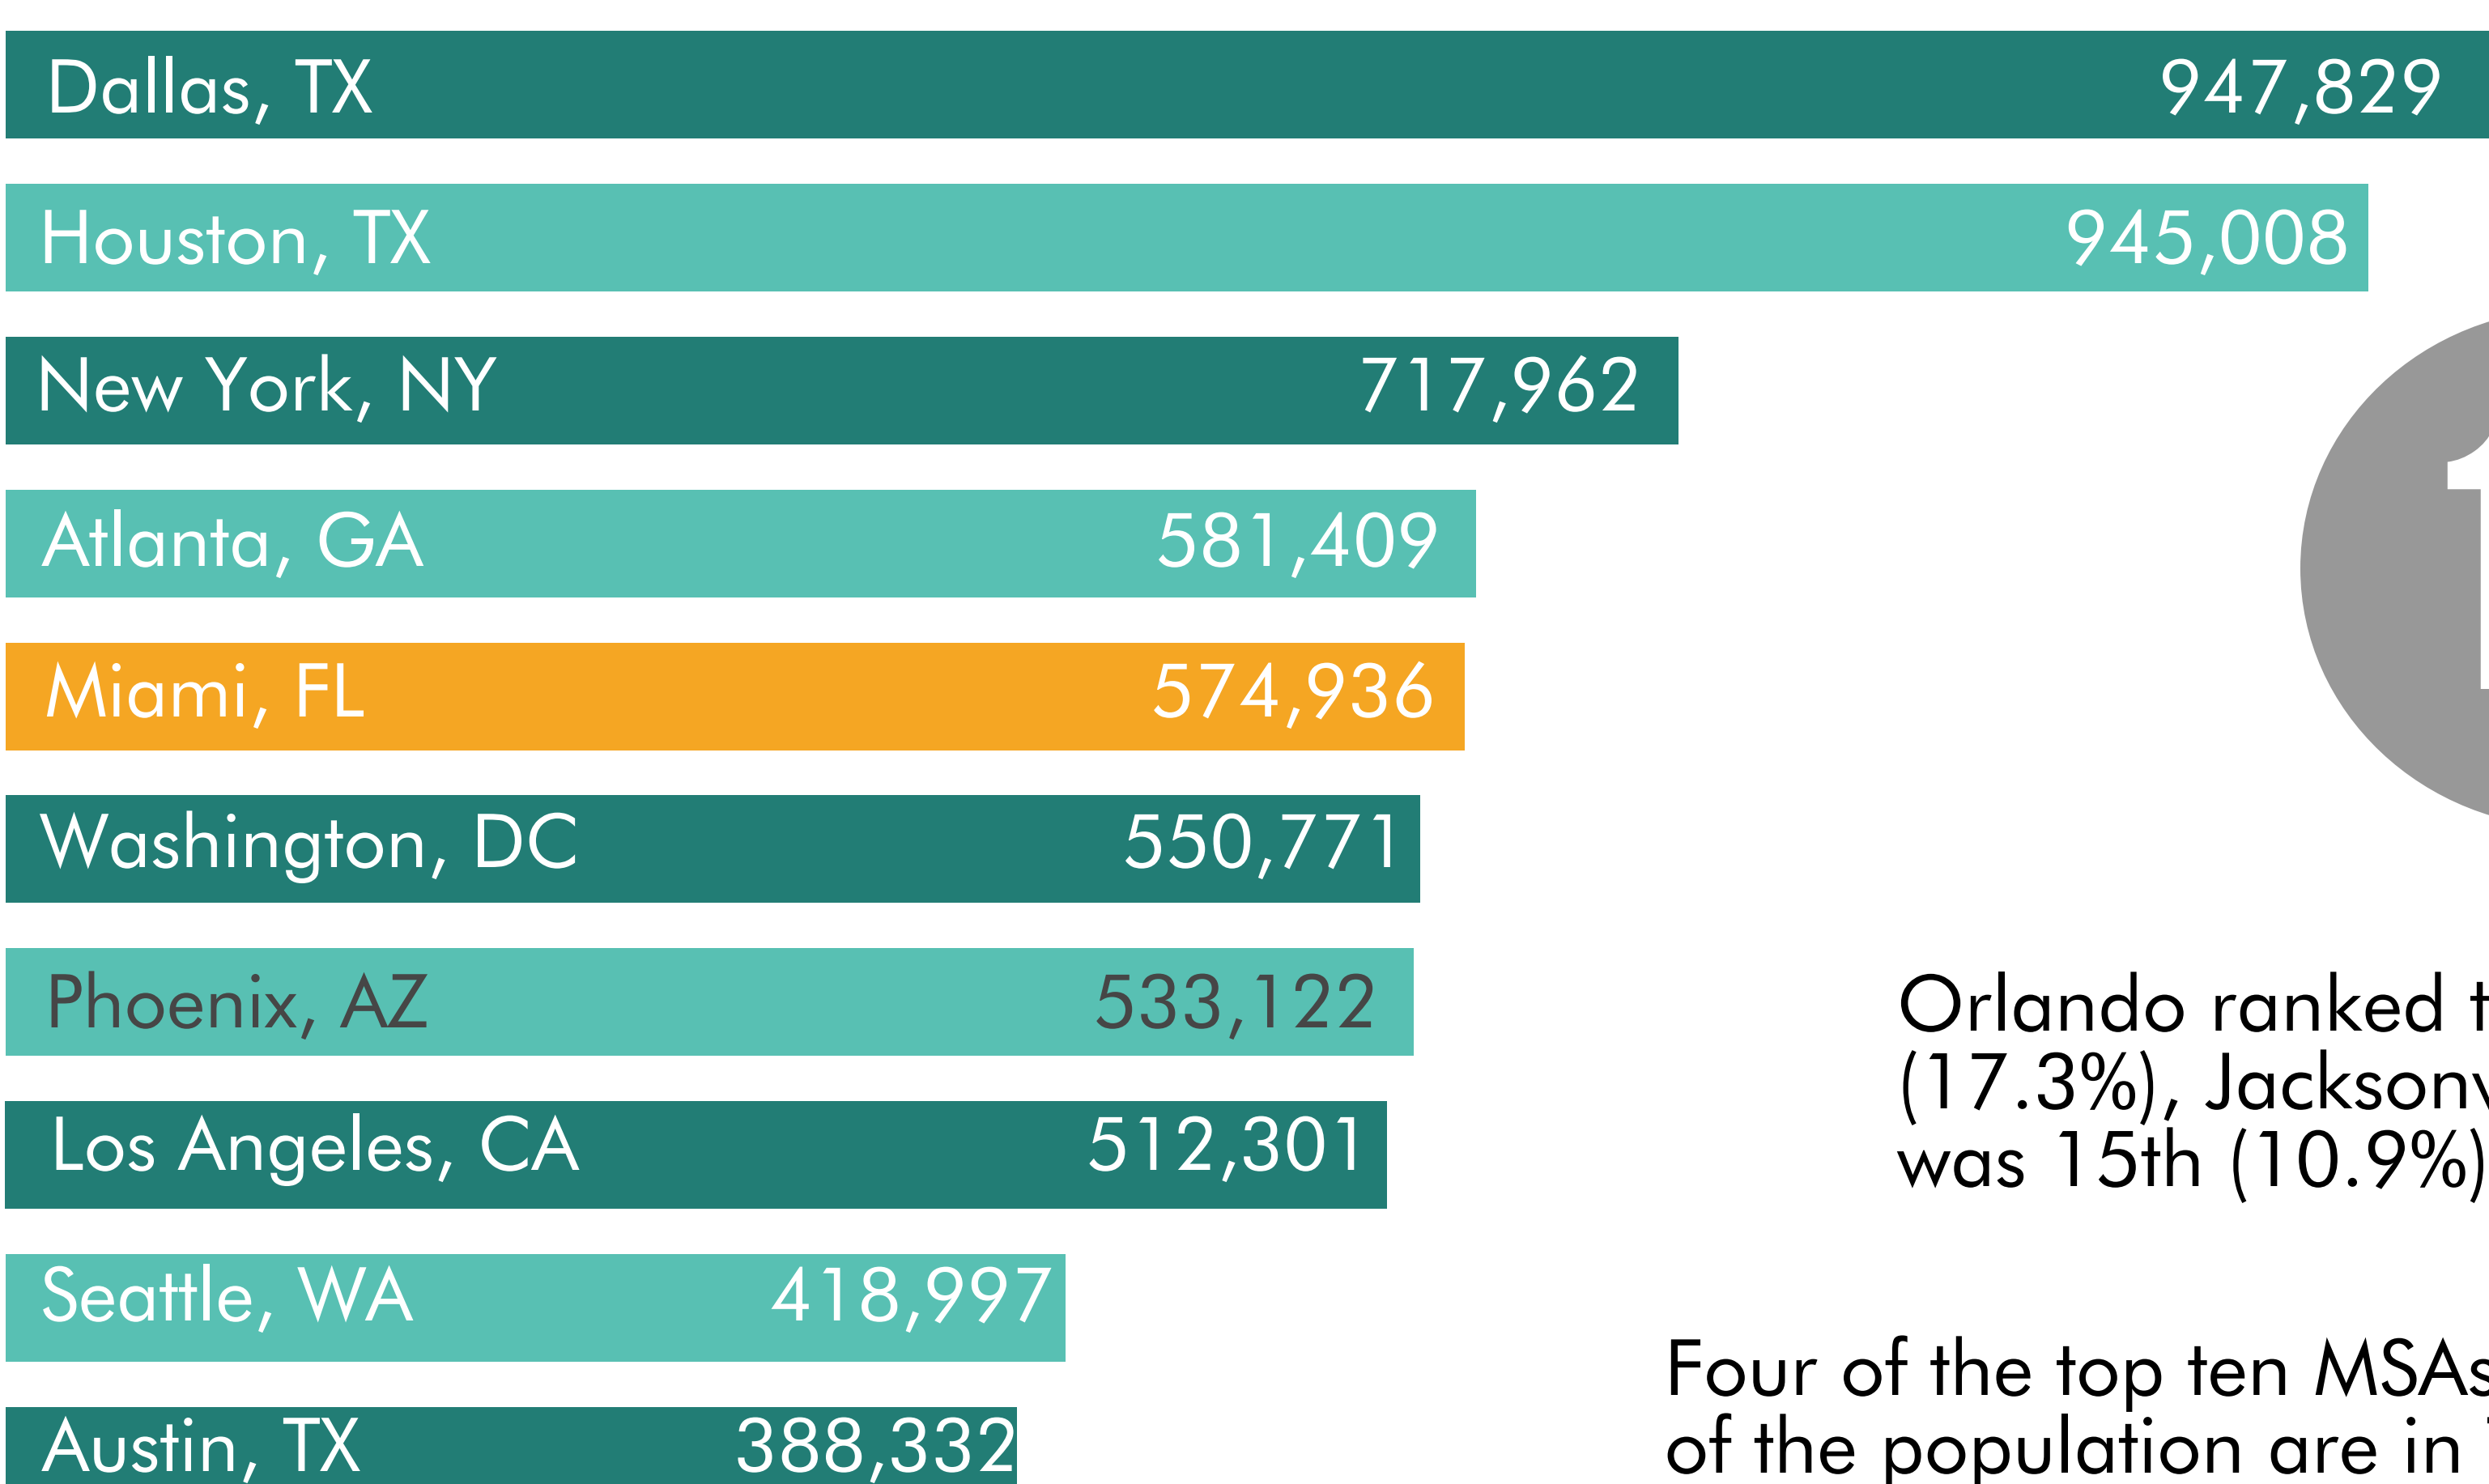

SOUTH FLORIDA

POPULATION CHANGE 2010-2017

With a population of 6,158,824, the Miami-Fort Lauderdale-West Palm Beach, FL (MSA) ranks 8th in the United States by population size.

POPULATION

Top 10 Metro Areas with Population Gain '10-'17

10.3% Population change from 2010 to 2017 for Miami MSA.

16 Among MSAs larger than 1 million residents, the Miami MSA ranks 16th by percentage increase of population from 2010 to 2017.

Orlando ranked third by percentage increase (17.3%), Jacksonville was 13th (11.6%), and Tampa was 15th (10.9%).

Four of the top ten MSAs with largest percentage increase of the population are in Texas - Austin (+22.5%), Houston (+15.9%), San Antonio (+14.9%), and Dallas (+14.7%).

MIGRATION PATTERNS

Miami-Ft. Lauderdale-West Palm Beach MSA

MIGRATION PATTERNS

DOMESTIC INTERNATIONAL NET

MIAMI-DADE	-47,871	52,501	4,630
BROWARD	-5,858	18,285	12,427
PALM BEACH	6,552	11,038	17,590
TRI-COUNTY	-47,177	81,824	34,647

7 Miami-Dade County's ranking among all U.S. counties by population.