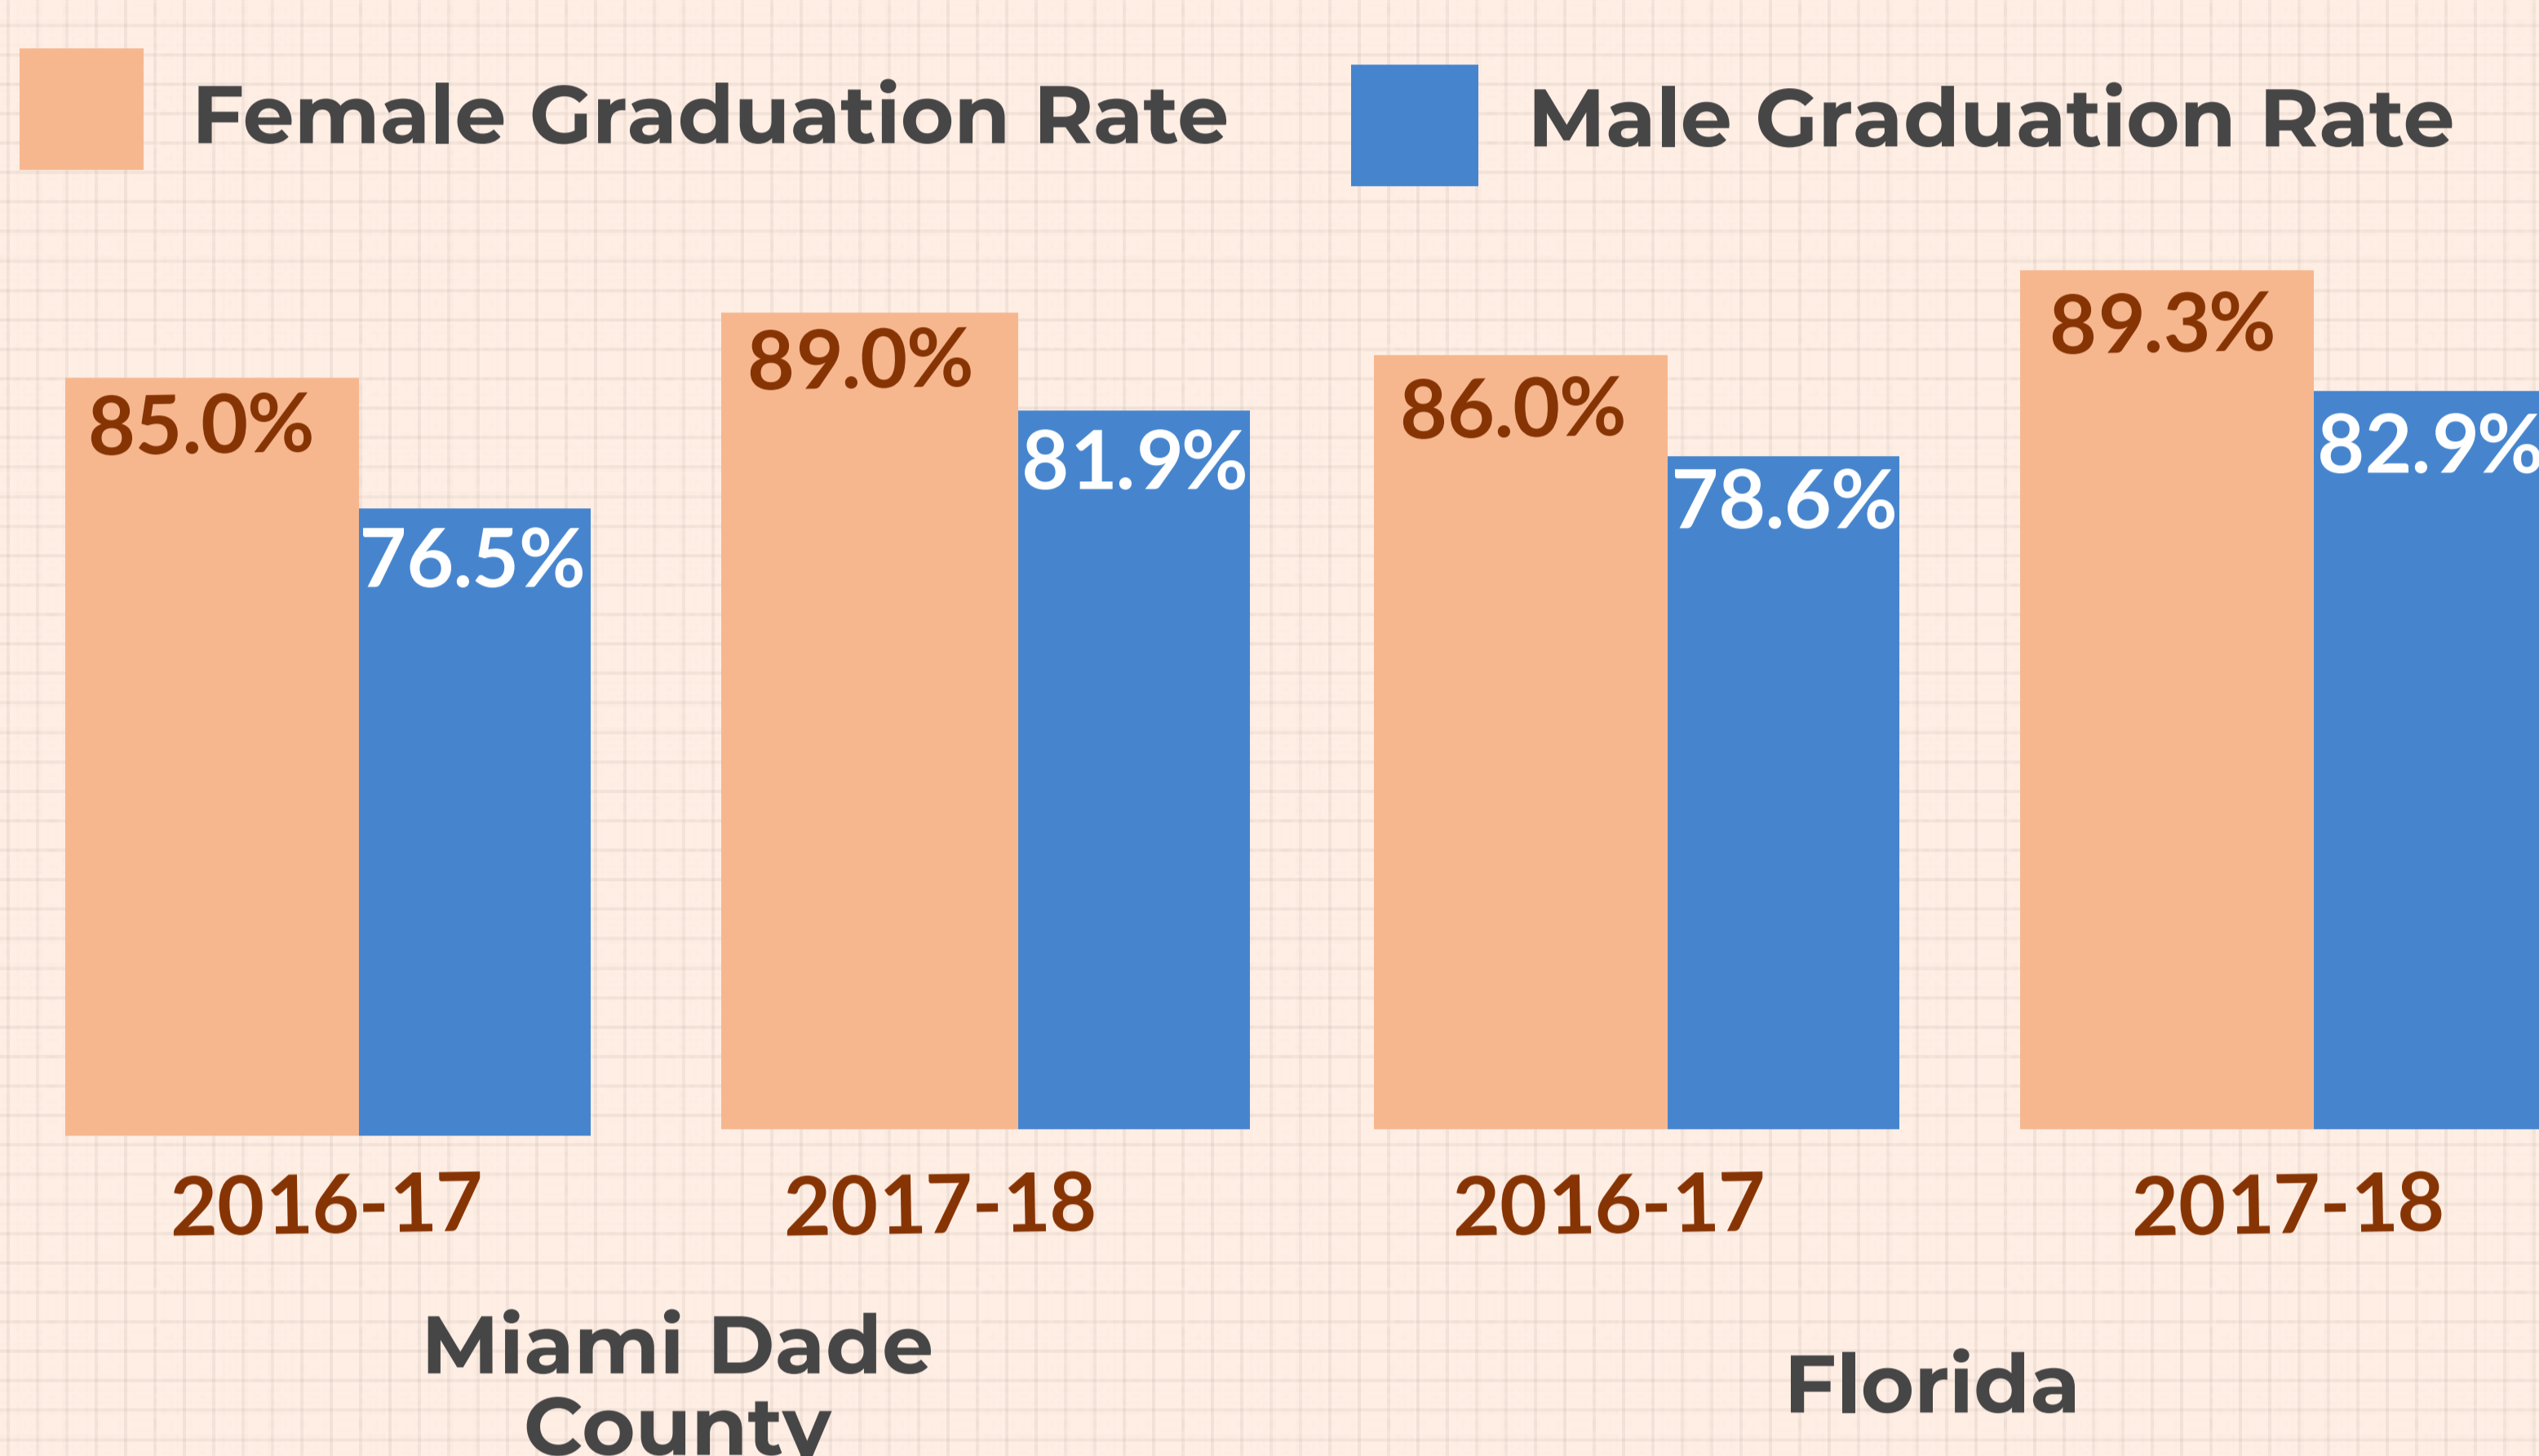

Education

Education is typically considered a pathway towards gender equality. Women surpass or are on par with men in educational attainment.

Graduation Rates

Miami Dade and Florida

% District Graduates (2017-2018 school year)

Race/Ethnicity	Female	Male
White	93.6%	88.6%
Hispanic	89.5%	82.8%
Black	85.5%	75.5%

White male and female students have the lowest dropout rates. The highest dropout rates are for Black male students, followed by Hispanic males and Black females.

Women with STEM degrees

in 25-39 age group with Bachelor's (Miami-Dade County)

Field of Bachelor's Degree by Age (2017)

Sources: U.S. Census, American Community Survey 2017, 1-Year Estimates, Miami-Dade County Public Schools, Florida Department of Education