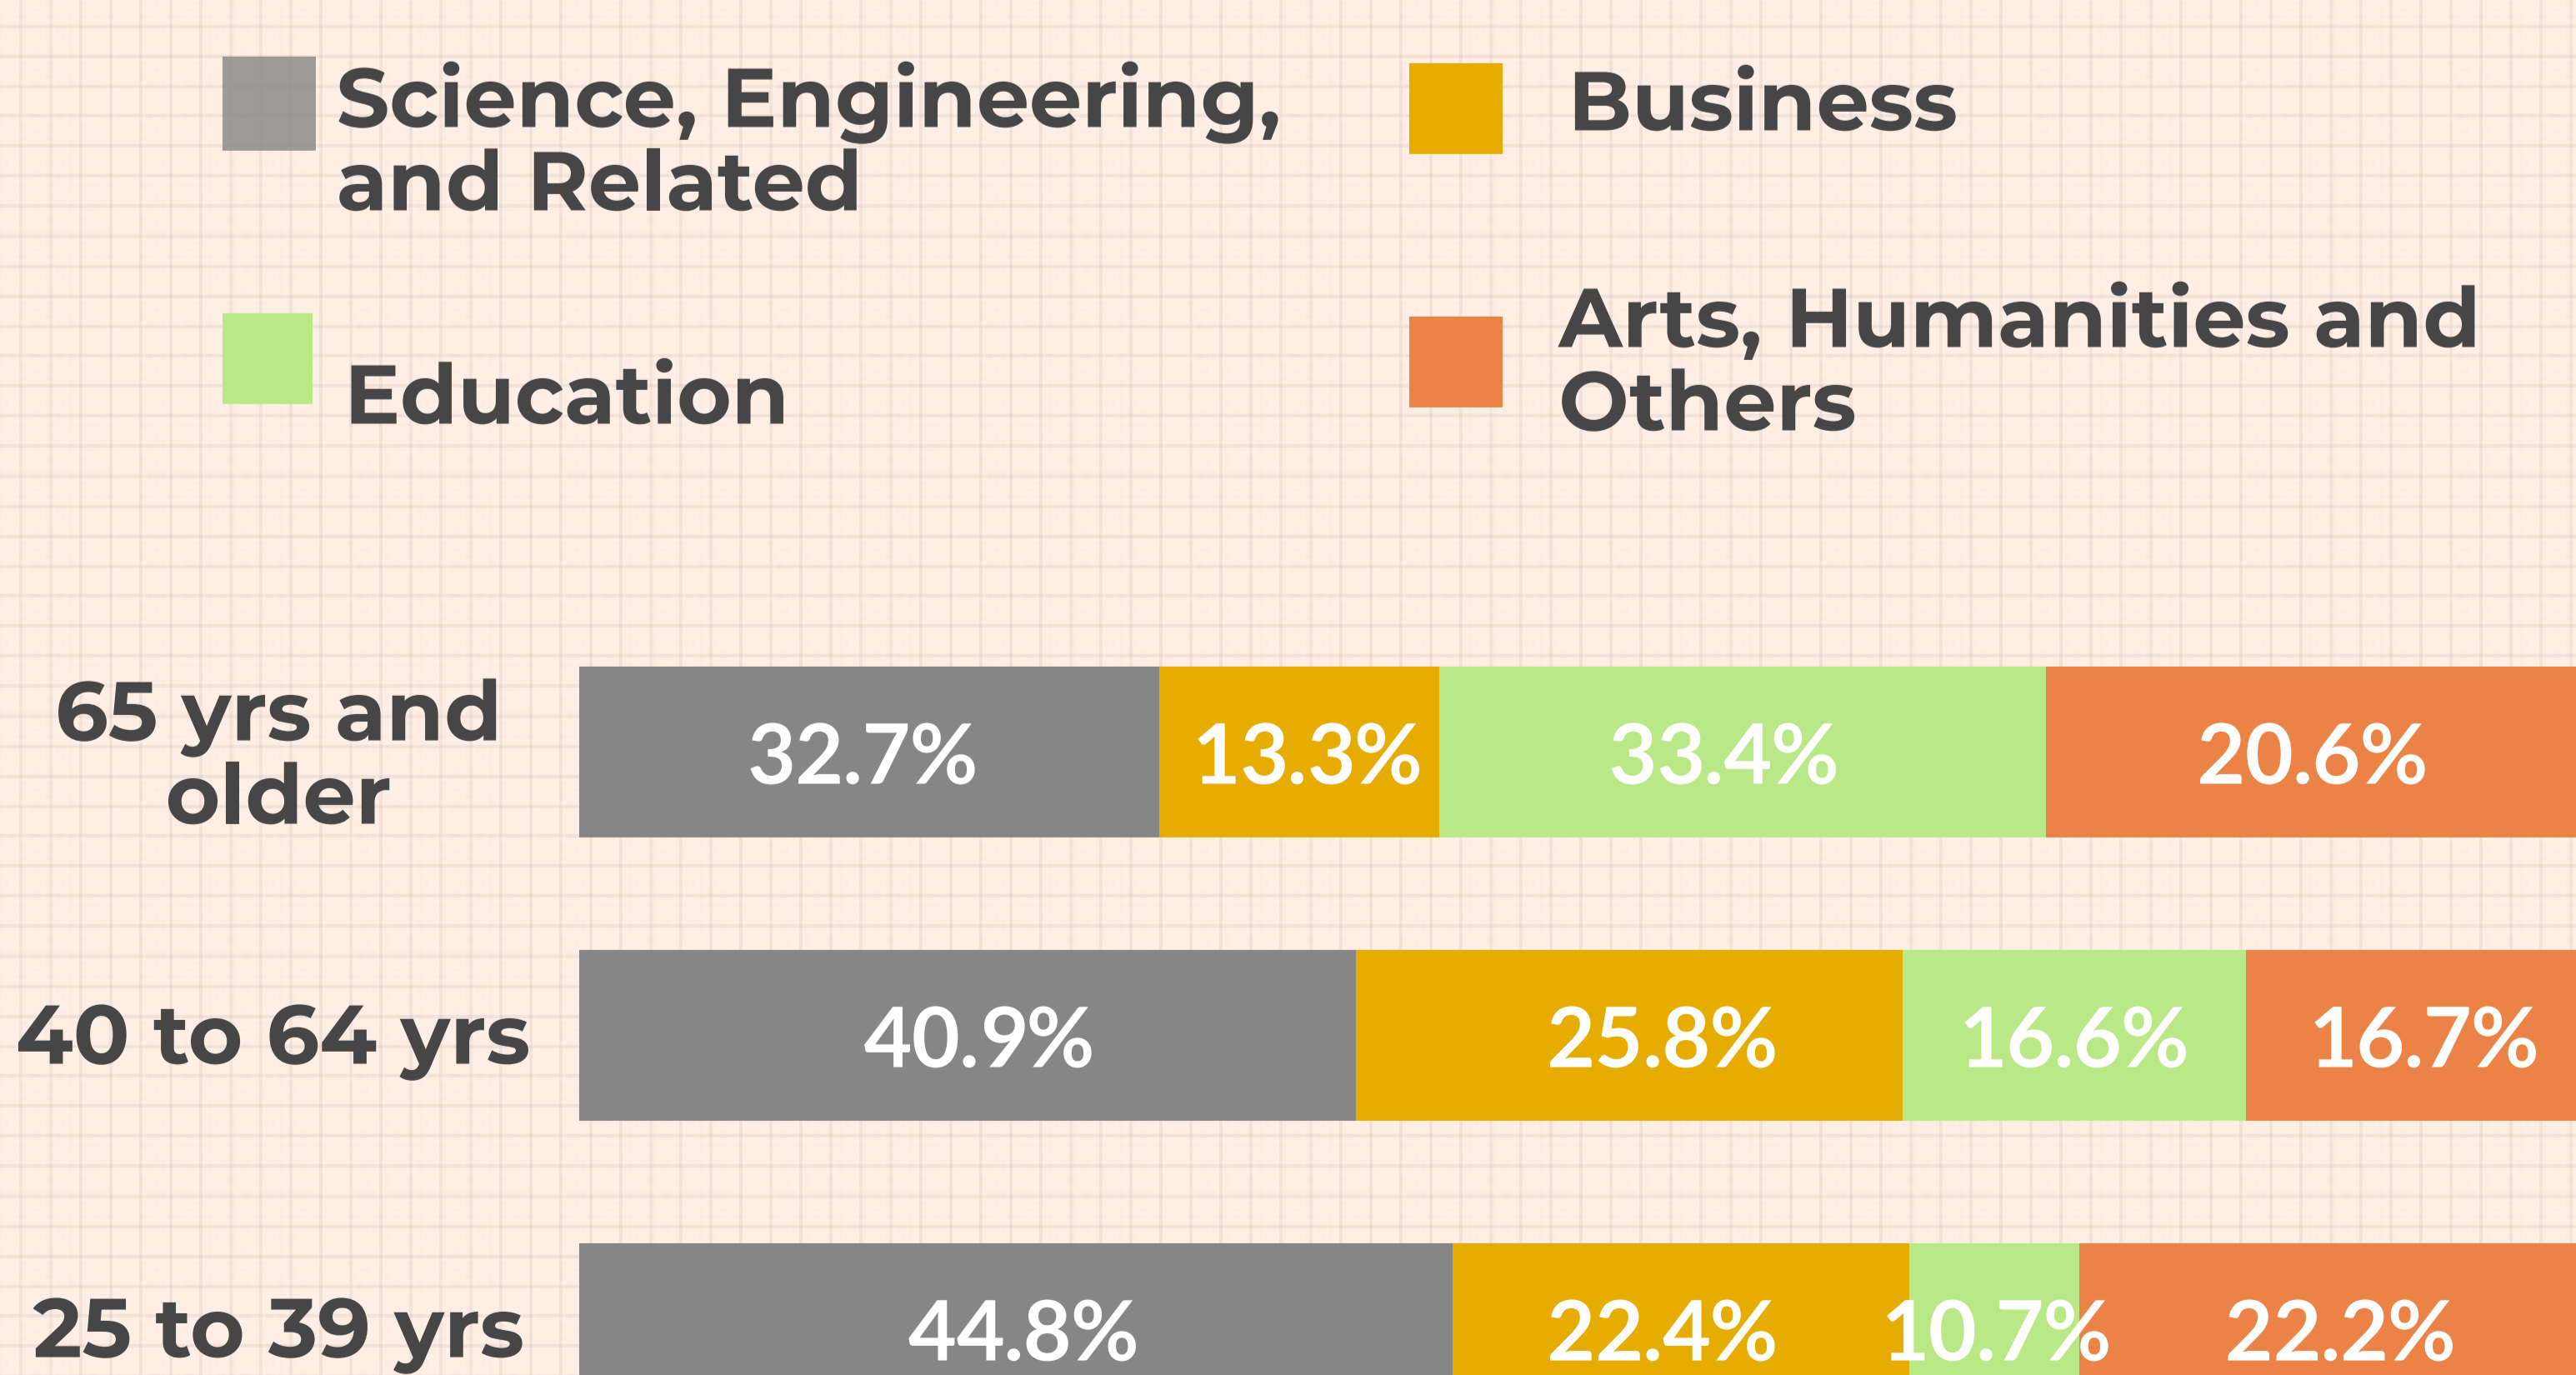

Race/Ethnicity	Female	Male
White	93.6%	88.6%
Hispanic	89.5%	82.8%
Black	85.5%	75.5%

White male and female students have the lowest dropout rates. The highest dropout rates are for Black male students, followed by Hispanic males and Black females.

Women with STEM degrees

in 25-39 age group with Bachelor's (Miami-Dade County)

Field of Bachelor's Degree by Age (2017)

Sources: U.S. Census, American Community Survey 2017, 1-Year Estimates, Miami-Dade County Public Schools, Florida Department of Education