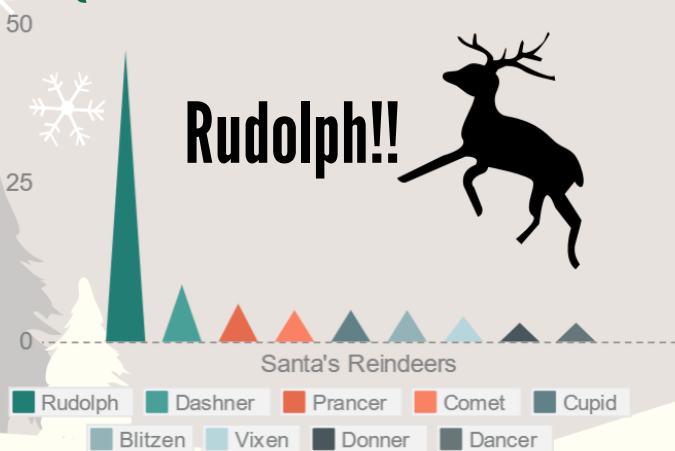

## Gift Giving Christmas spending

Winter Holiday Average Spending Per Person

Black Friday 2016: More than 108 million spent online, while only 99.1 million spent in stores.

Electronic Shopping and Mail-order Houses: U.S. Total

## Christmas fun facts

### Favorite Reindeer of All Time....