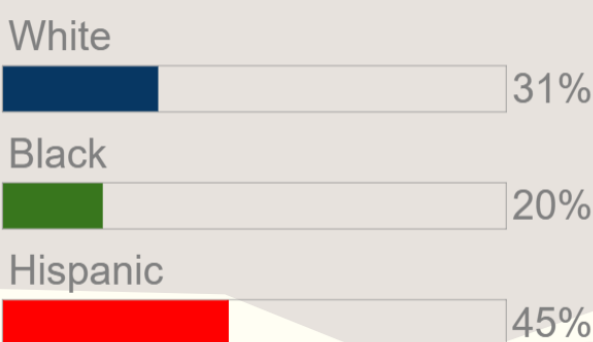

Plan to pretend Santa Claus will visit on Christmas Eve

Sources:
U.S. Census Bureau, 2015
National Christmas Association
Pew Research Center
National Retail Federation
USDA Census of Agriculture
Miami Herald

FIU Metropolitan Center
FLORIDA INTERNATIONAL UNIVERSITY