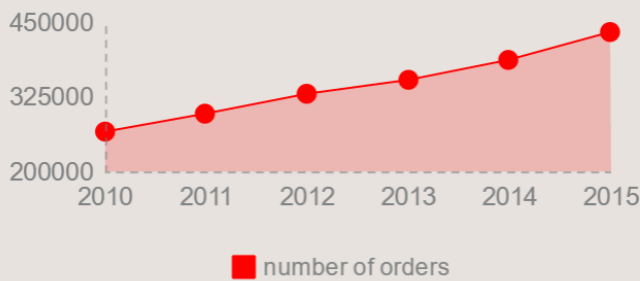

## Gift Giving Christmas spending

Winter Holiday Average Spending Per Person

Black Friday 2016: More than 108 million spent online, while only 99.1 million spent in stores.

Electronic Shopping and Mail-order Houses: U.S. Total