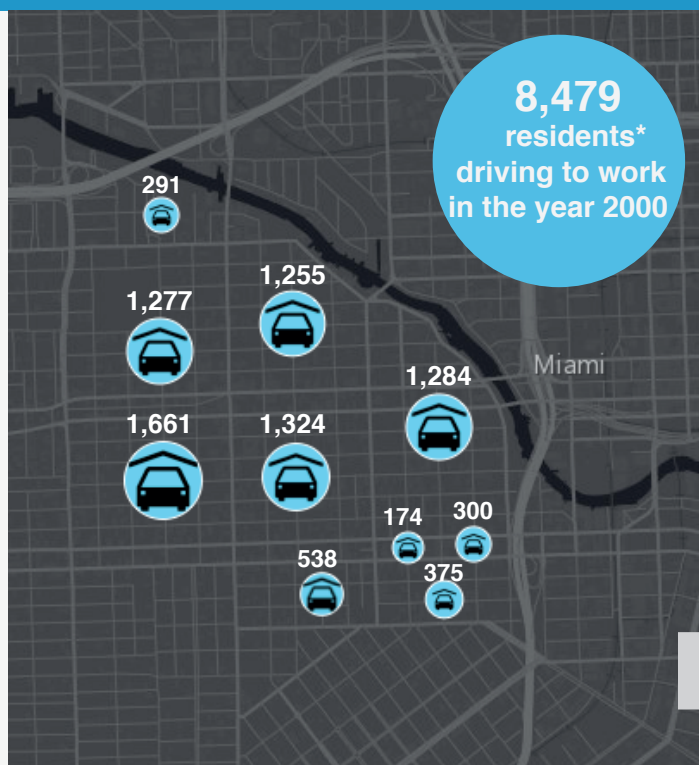

EAST LITTLE HAVANA

commuting patterns

56.9%
of residents driving
30 minutes or more

49.6%
of residents driving
30 minutes or more

2000 use of public transit

20.8%

2013 use of public transit

26.3%