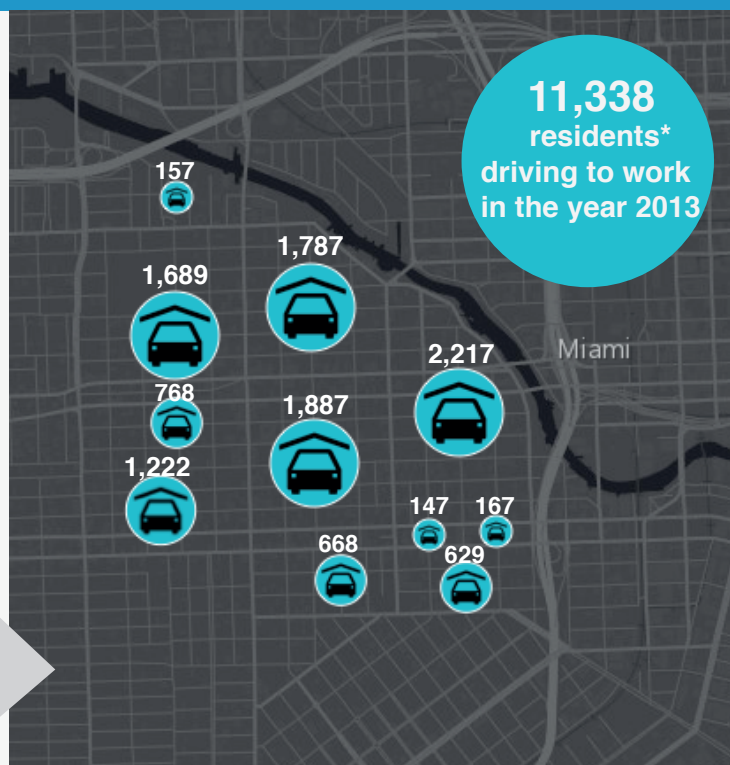

EAST LITTLE HAVANA

commuting patterns

56.9%
of residents driving
30 minutes or more

49.6%
of residents driving
30 minutes or more

2000 use of public transit

20.8%

2013 use of public transit

26.3%